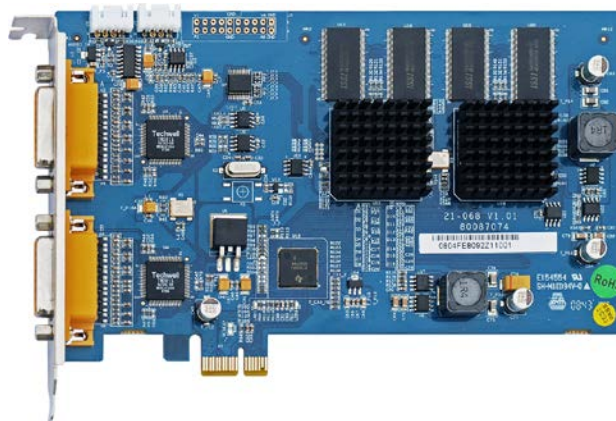

## DH-VEC0804/1604F-E

### 8/16 Channel 2CIF PCI Compression Card

**DH-VEC1604F-E**

**DH-VEC0804F-E**

### Features

- > H.264 hardware compression algorithm for high compression ratio and excellent image quality.
- > 8/16 channels 2CIF/HD1/CIF/QCIF or half channels 4CIF(D1) real-time recoding and dual-stream supported, also support full channels 4CIF(D1) non-real time recoding.
- > 8/16 channels 4CIF(D1)/CIF/QCIF RAW video stream output.
- > Support 4CIF(D1)/CIF/QCIF real-time preview for up to 64 cameras.
- > Video detection supports Motion detection, Video loss and Video block.
- > Support OSD/LOGO overlay, Privacy masking, Frame rate and Bit rate dynamically adjusted etc.
- > Provide full SDK with Windows and Linux operation system.
- > Compatible with full range of Dahua's Compression card.