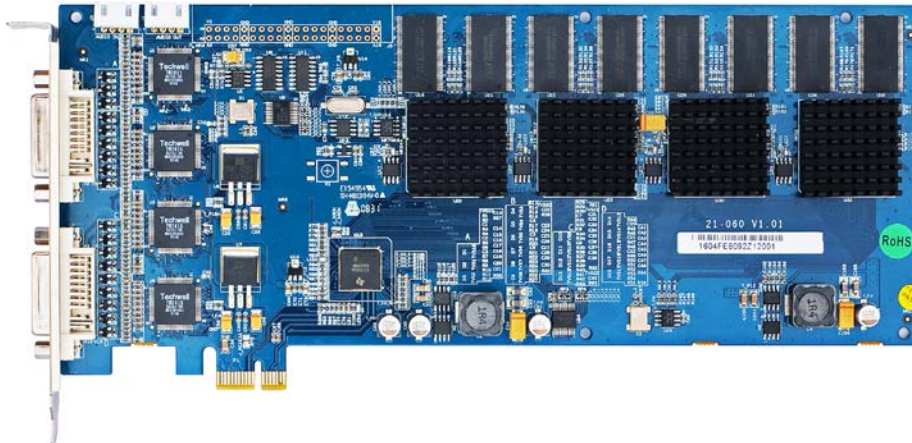

## DH-VEC0804/1604F-E

### 8/16 Channel 2CIF PCI Compression Card

**DH-VEC1604F-E**

**DH-VEC0804F-E**

### Features

- > H.264 hardware compression algorithm for high compression ratio and excellent image quality.
- > 8/16 channels 2CIF/HD1/CIF/QCIF or half channels 4CIF(D1) real-time recoding and dual-stream supported, also support full channels 4CIF(D1) non-real time recoding.
- > 8/16 channels 4CIF(D1)/CIF/QCIF RAW video stream output.
- > Support 4CIF(D1)/CIF/QCIF real-time preview for up to 64 cameras.
- > Video detection supports Motion detection, Video loss and Video block.
- > Support OSD/LOGO overlay, Privacy masking, Frame rate and Bit rate dynamically adjusted etc.
- > Provide full SDK with Windows and Linux operation system.
- > Compatible with full range of Dahua's Compression card.